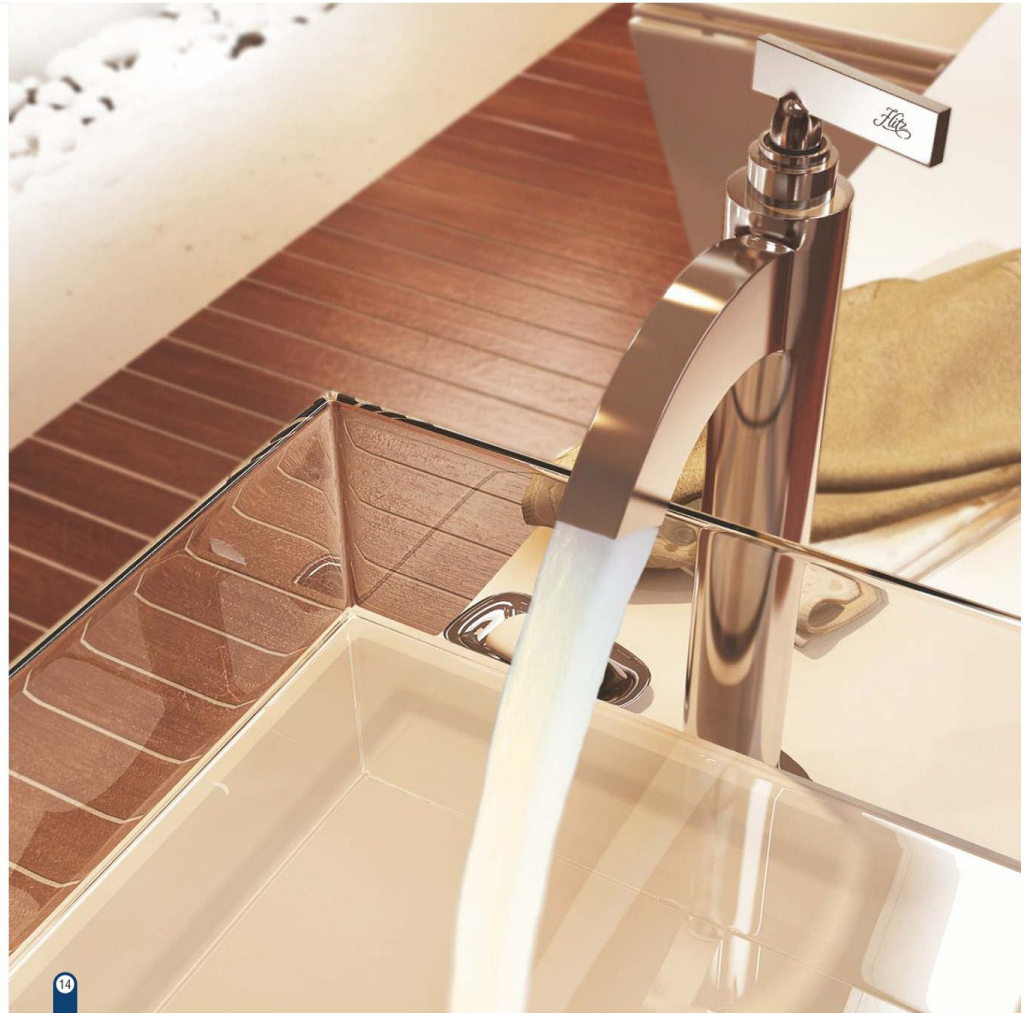

2019 Wall Mixer
Non Telephonic
₹ 3255

2022 Exposed Part Kit of
Concealed Stop Cock & Flush
₹ 364

2023 Exposed Parts of Single lever
Concealed Diverter
₹ 820

FRIA

CLOSE TO NATURE

Water - one of the five basic elements and intrinsic to nature.
And also something we cannot live without. Our superior designed products derive inspiration from the same.

13

14

3002 Long Body Bib Cock
₹ 1413

3003 Pillar Cock
₹ 1406

3003A Pillar Cock
₹ 1606

3004 High Neck Pillar Cock
₹ 2239

3005 Single Lever Basin Mixer
₹ 2959

3006 Angle Cock
₹ 783