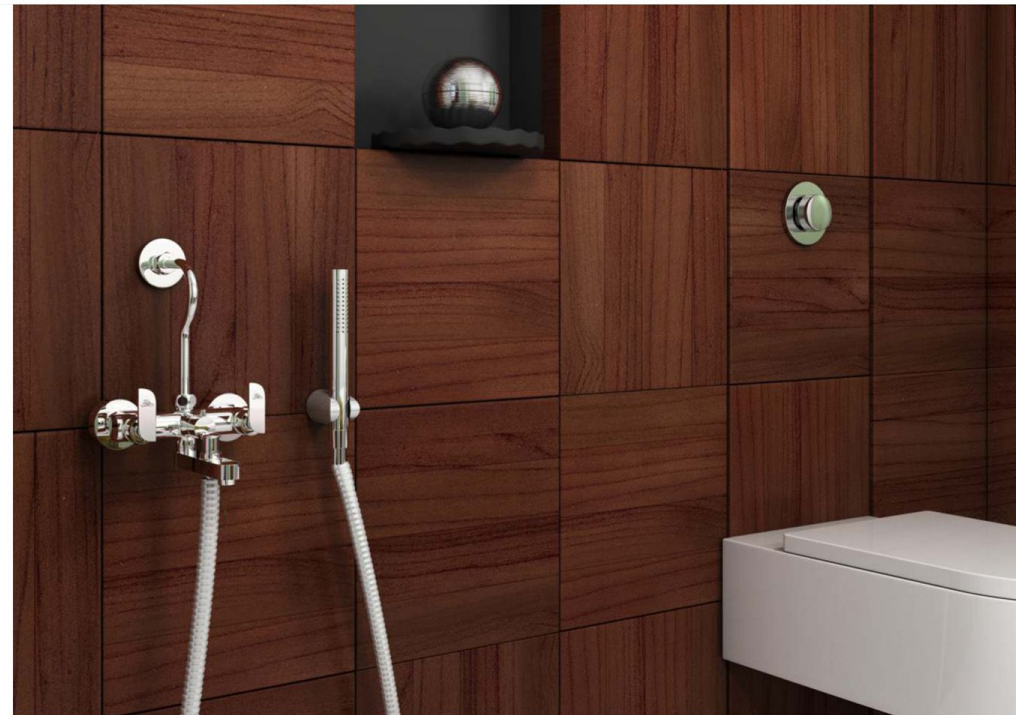

₹ 3910

₹ 410

₹ 870

22